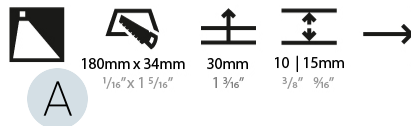

PROJECT	_____
TYPE	_____
SPECIFIER	_____
QUANTITY	_____
DATE	_____

DELIGHT STRING STEP RECESSED

A35700-

base number	LED Color Temp	Finishes (Diamond)	Finishes (Triangle)
	30/35/50		

- To build a product code in our configurator select the specify button on the base model # product page
- To build a manual product code on this datasheet choose from the options listed below in blue font and add the suffix to the base model #

GENERAL

Series: Delight
Subseries: Delight String Step
Brand: Prolicht
Division: Architectural
Mounting Type: Recessed
Mounting Location: Wall
Subcategory: Step Light

PHYSICAL

Shape: Rectangle
Length (mm): 190
Length (in): 7 1/2
Height (mm): 40
Depth (mm): 27
Height (in): 1 9/16
Depth (in): 1 1/16
Ceiling Thickness (mm): 10 / 12 / 15
Ceiling Thickness (in): 3/8 or 1/2 or 9/16
Min. Recessing Depth (mm): 30
Min. Recessing Depth (in): 1 3/16
Light Distribution: Asymmetric
Weight (kg): 0.208
Weight (lbs): 0.4576
Fixture Finish: SSR / BKV / CWI / CRY / HAB / LAG / UFT / ITA / RUA / RUR / MIC / FTG / MYG / TWT / LOD / PUS / FRO / FUP / KIA / POP / BLS / SPG / MEY / GOH / GUM / CHC / COM / ABZ / JAG / OBR / MOS / ROR
Fixture Material: Aluminum
Cut-out Measurements: 140mm / 5 1/2" x 34mm / 1 5/16"

LED

Number of LEDs: 1
Color Temperature (°K): 3000 / 3500 / 5000
Max. Delivered Lumen (lm): 60
CRI: >80 CRI
Lamp Life (hrs): 50000

OPTICAL

RATINGS AND CERTIFICATIONS

Certified By: Certified for North American Standards
IP rating: IP20