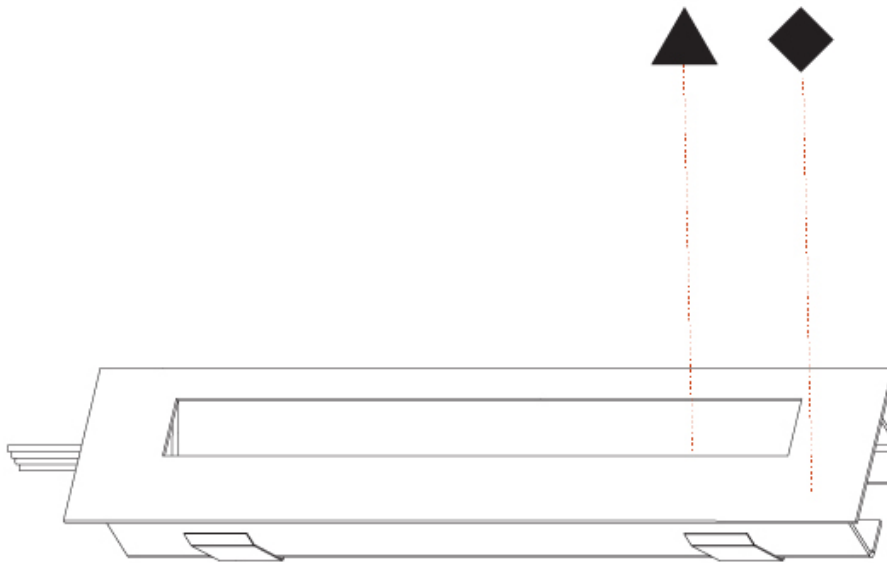

DELIGHT STRING STEP WIDE RECESSED

A35702-

PROJECT

TYPE

SPECIFIER

QUANTITY

DATE

DELIGHT COLOR FINISH CHART